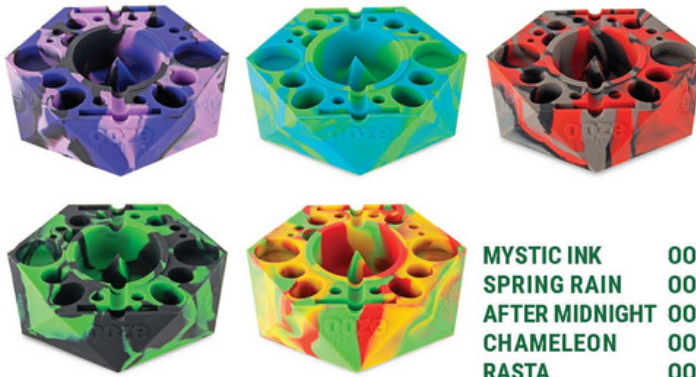

Bangarang Silicone Ashtray

SWP $ 12.50
MSRP $ 24.99ea

MYSTIC INK	00Z-690		
SPRING RAIN	00Z-691		
AFTER MIDNIGHT	00Z-692		
CHAMELEON	00Z-693	INNER COUNT	10
RASTA	00Z-694	MASTER COUNT	20

Surfer Ceramic Mug

SWP $ 15.00
MSRP $ 29.99ea

00Z-940

MASTER COUNT 18