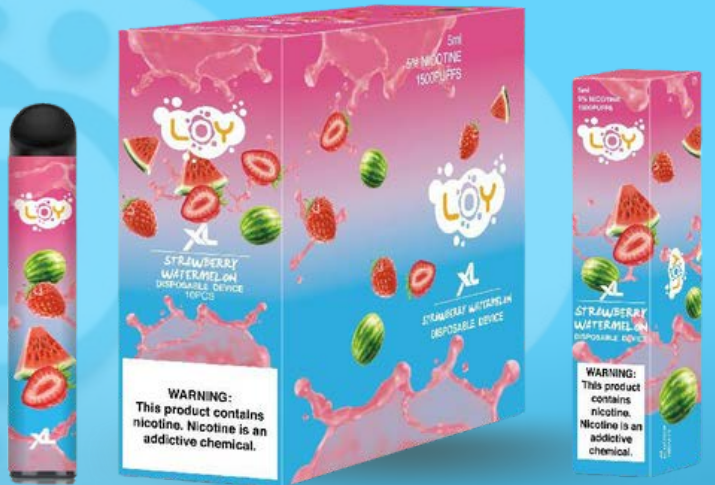

**AIRBAR BOX
2000 PUFFS**

**AIRBAR LUX +
2000 PUFFS**

**AIRBAR MAX
2000 PUFFS**

My CHOICE, My COIL

COILART MAGIK 6000 PUFFS

LOY XL 1600 PUFFS

FOODGOD ZERO NIC 2400 PUFFS

fume